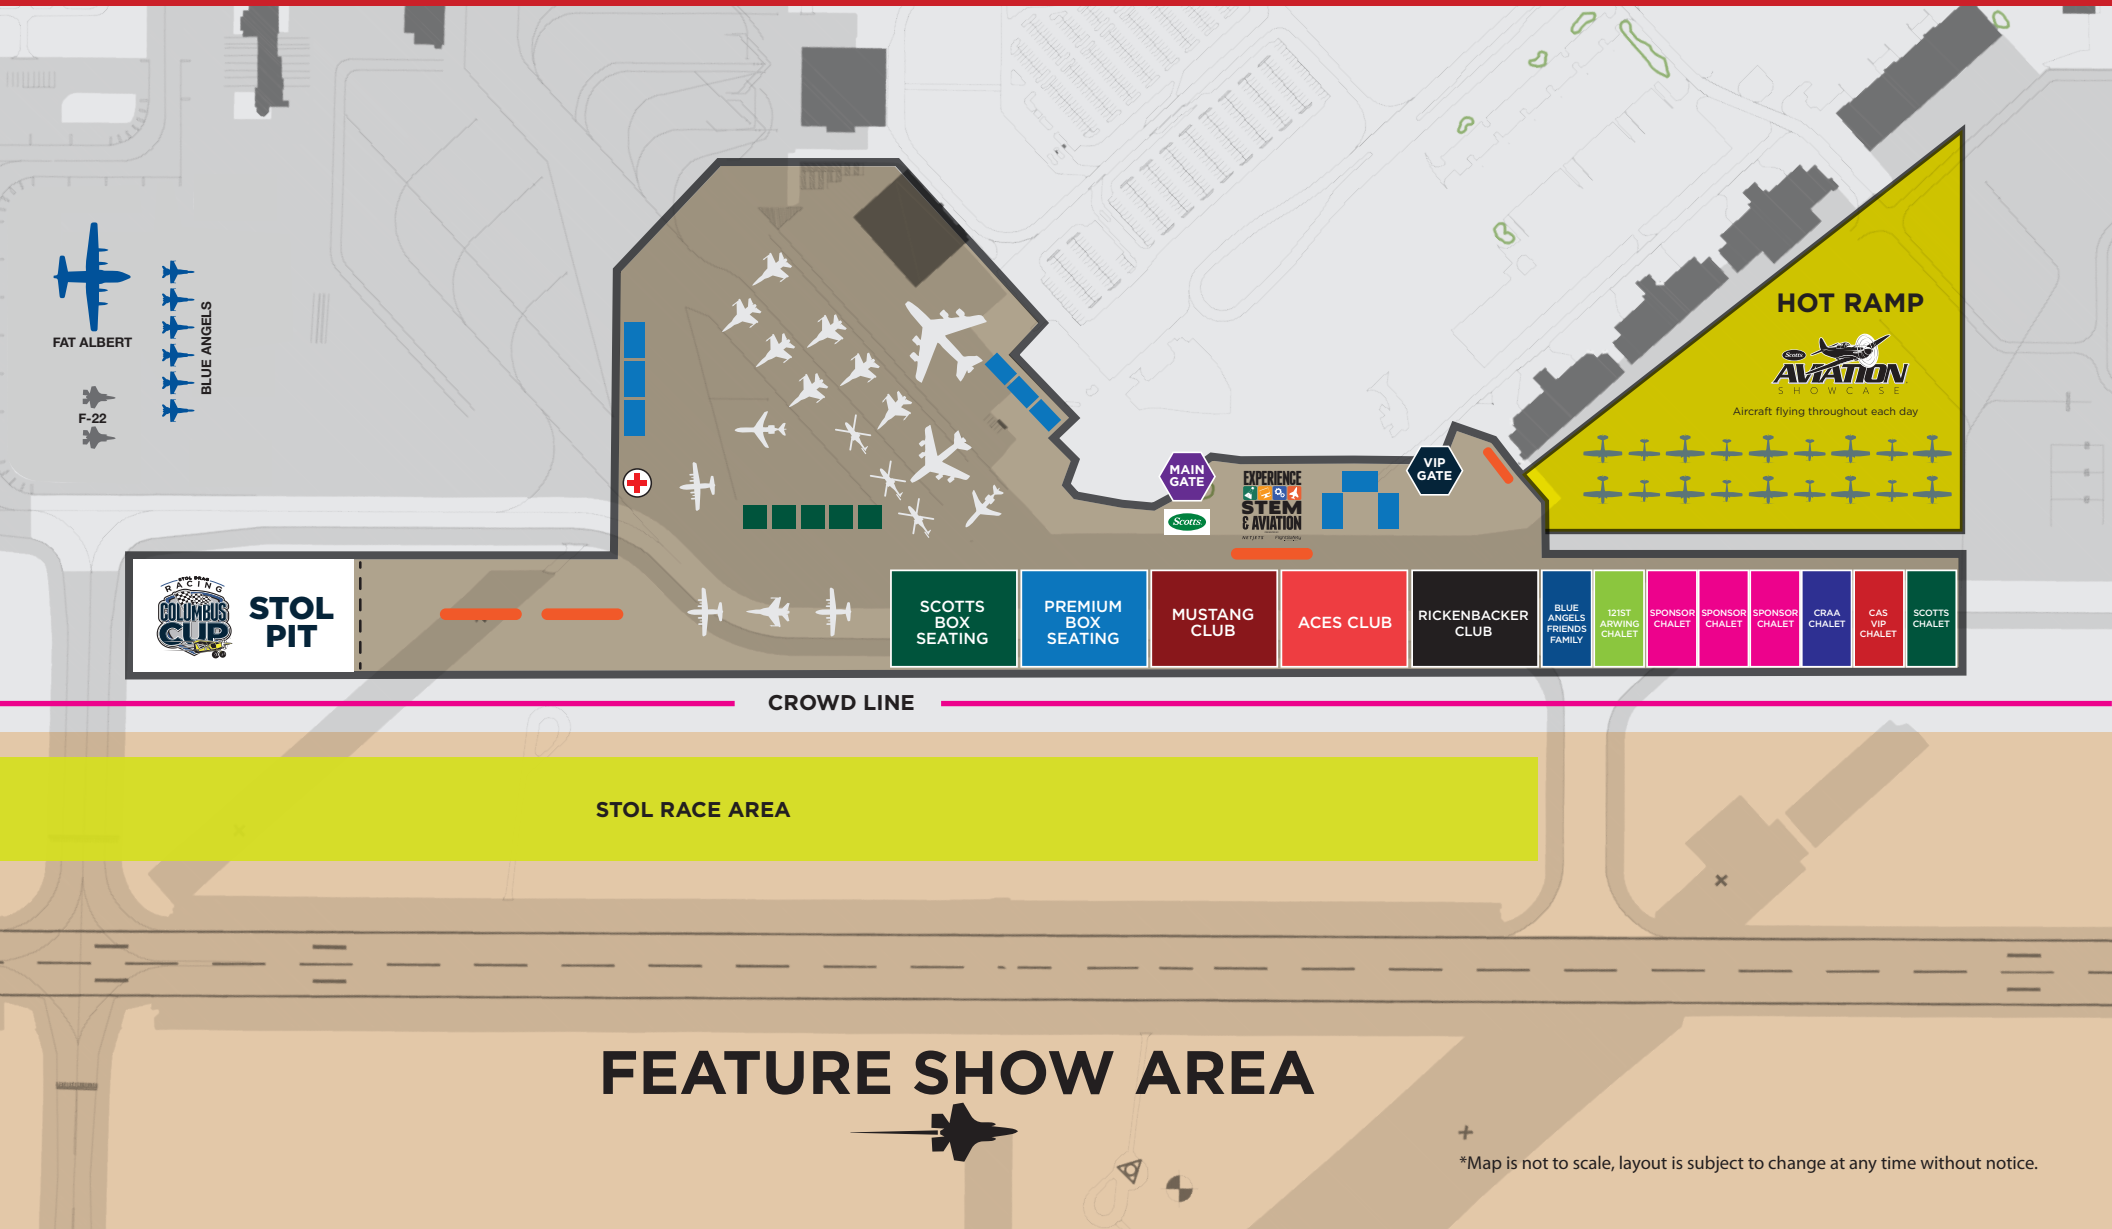

COLUMBUS AIR SHOW PRESENTED BY SCOTTS

GROUND MAP

JUNE 16-18, 2023 | RICKENBACKER INTERNATIONAL AIRPORT

KEY

RESTROOMS

AIR SHOW GROUNDS

EXHIBITS

FIRST AID
COOLING STATION
LOST CHILD

CONCESSIONS

FAT ALBERT
BLUE ANGELS
F-22

HOT RAMP
AVATION
SHOWCASE
Aircraft flying throughout each day

STOL PIT

SCOTTS BOX SEATING

PREMIUM BOX SEATING

MUSTANG CLUB

ACES CLUB

SCOTTS CHALET

CROWD LINE

STOL RACE AREA

FEATURE SHOW AREA

*Map is not to scale, layout is subject to change at any time without notice.